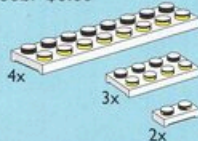

Make your field
**BIGGER
AND BETTER!**

B. #5389 Divers Accessories
37 pieces. \$3.99

E. #5313 Space Port Accessories
18 pieces. \$2.99

F. #5037 Electric Plates
9 pieces. \$5.99

C. #5415 Feeding Time Accessories
19 pieces. \$3.99